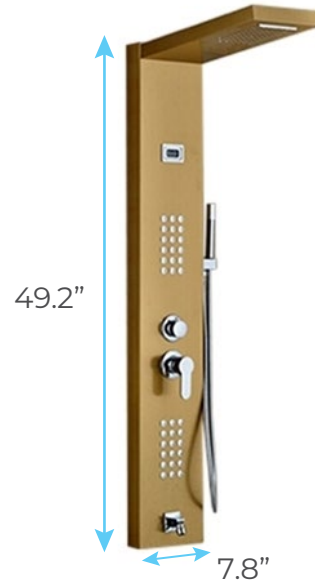

LIMAR GOLD POLISH SHOWER PANEL SPECS

Size:

Specifications

- Material: polished stainless steel 304
- Color - golden, matt
- Dimensions: 125 x 20
- 2 hydromassage nozzles
- Temperature display
- main shower
- Waterfall function
- chrome spout
- brass mixer tap
- chrome-plated hose 1.5 m, reinforced
- additional shower
- Connection: G1/2" Standard
- Flow Rate: 1.5 GPM